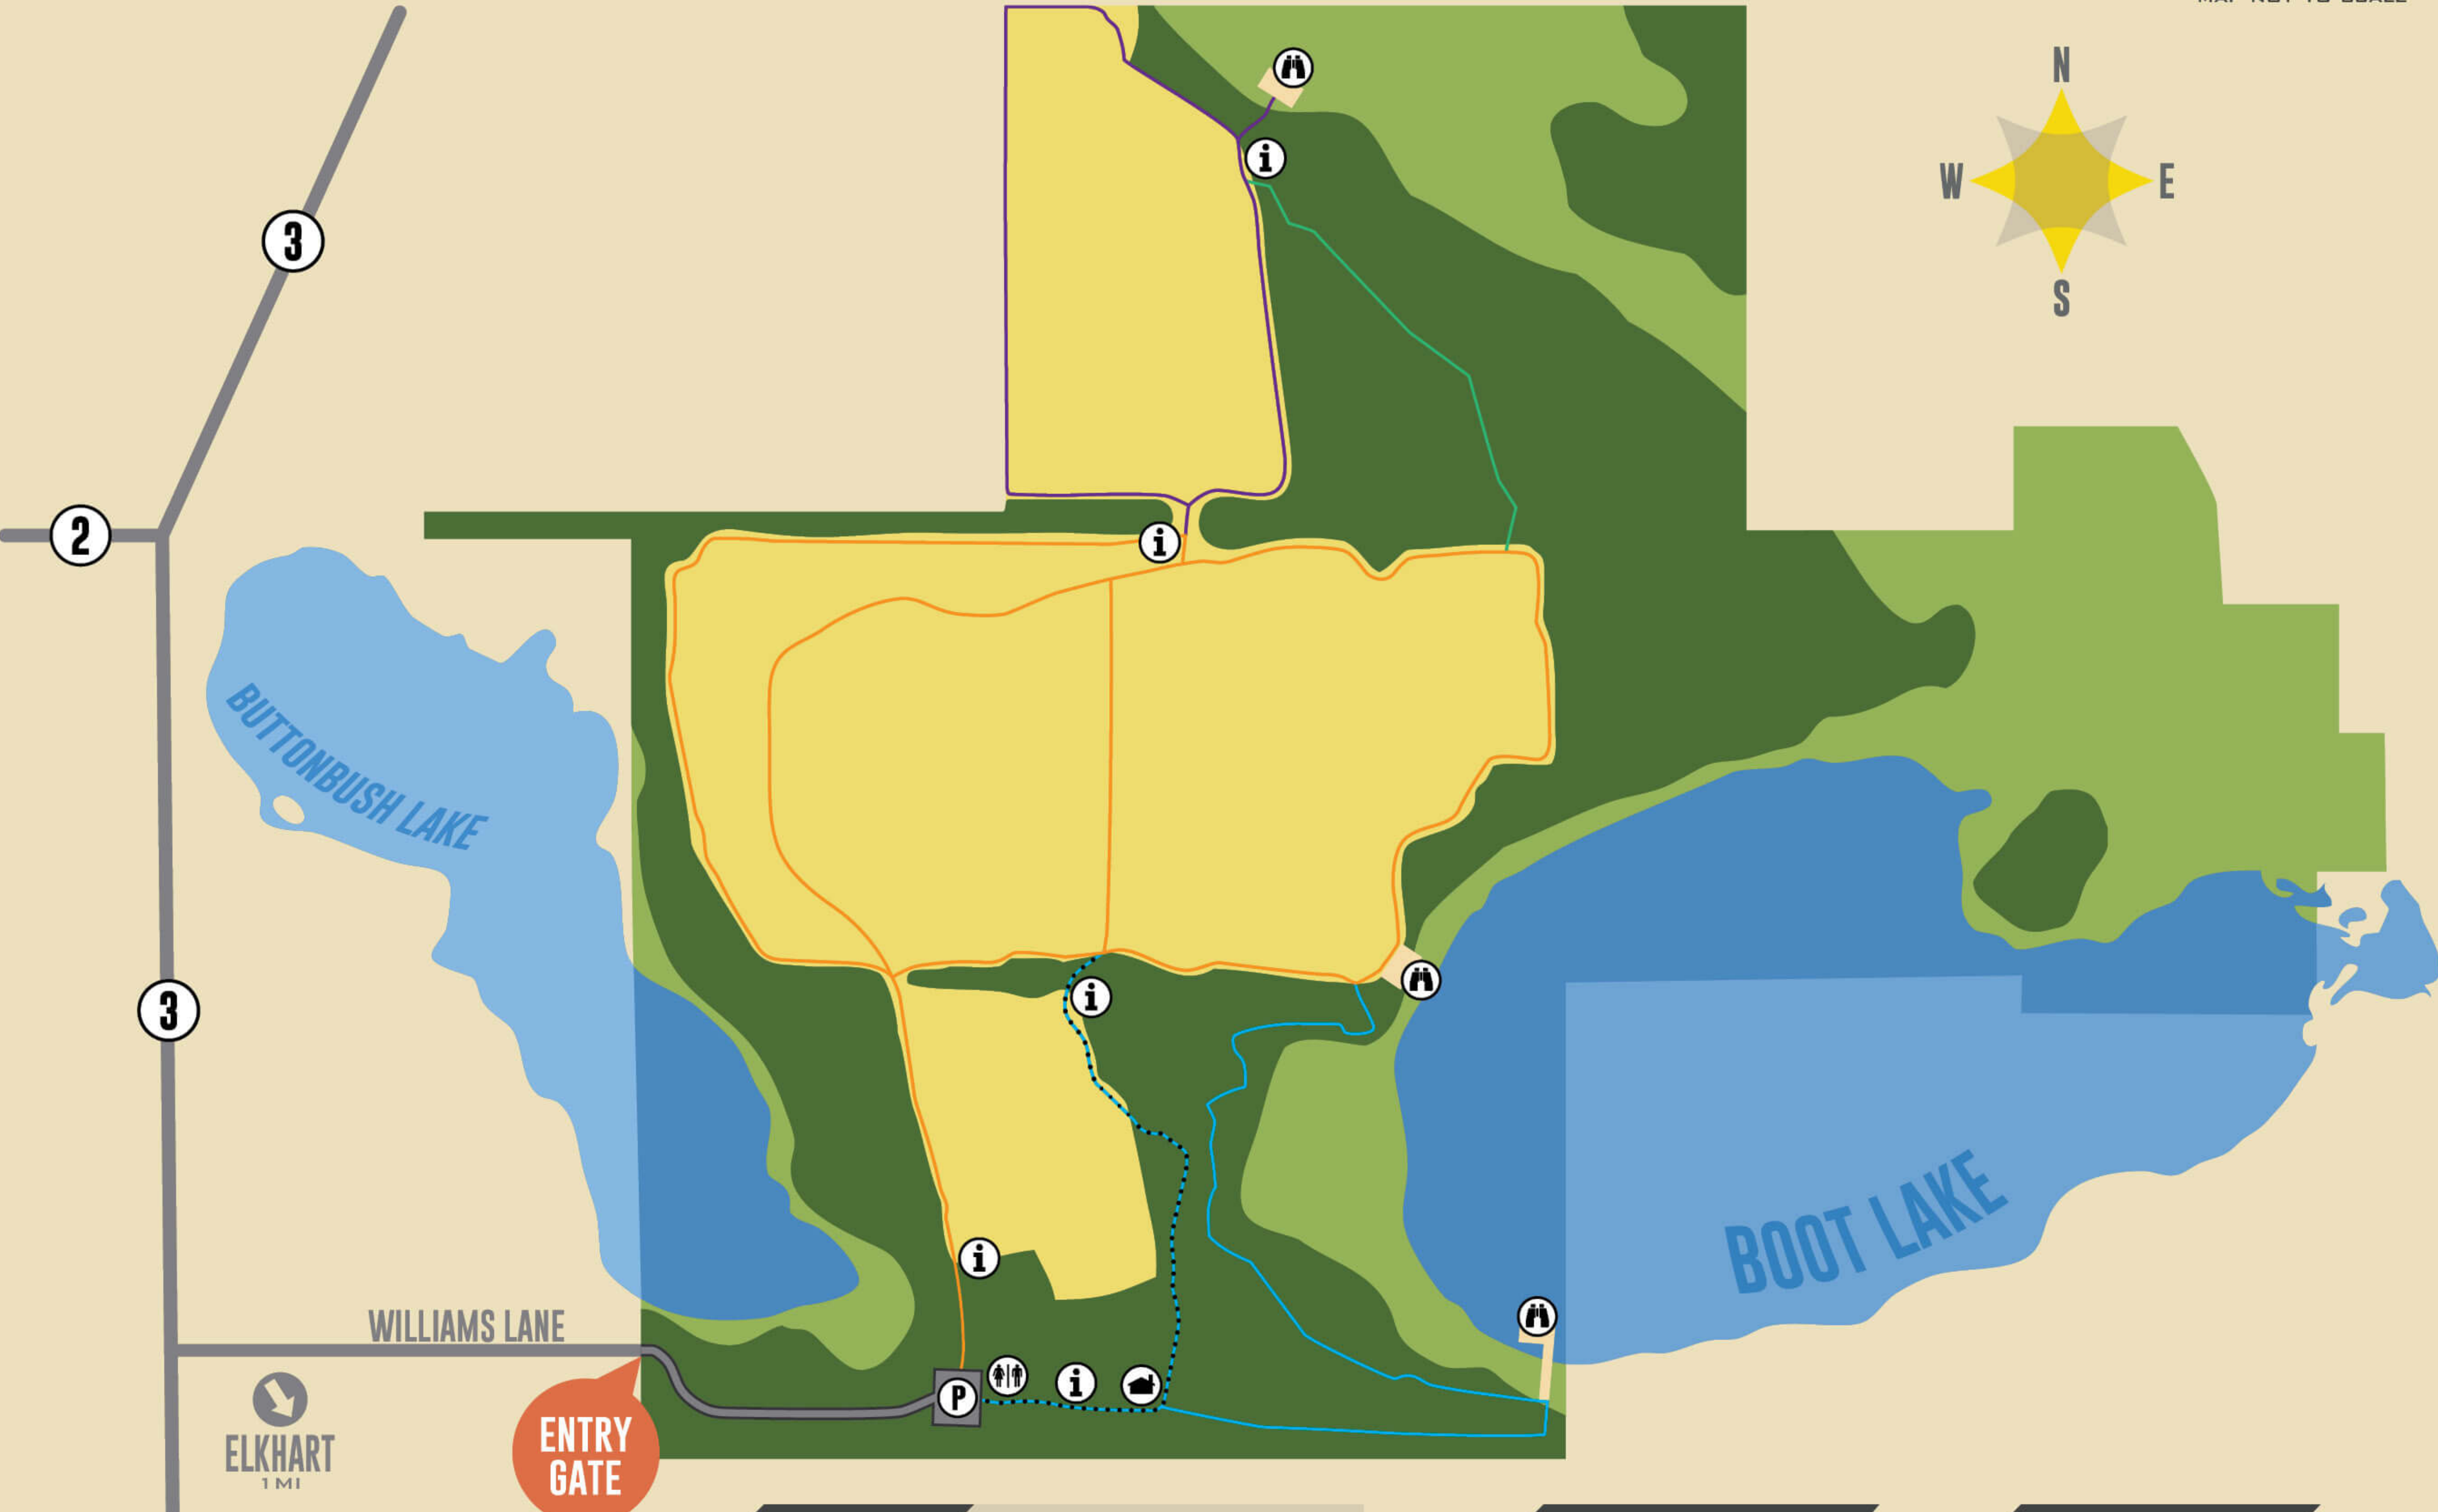

# BOOT LAKE NATURE PRESERVE

MAP NOT TO SCALE

**ENTRY GATE**

ELKHART  
1 MI